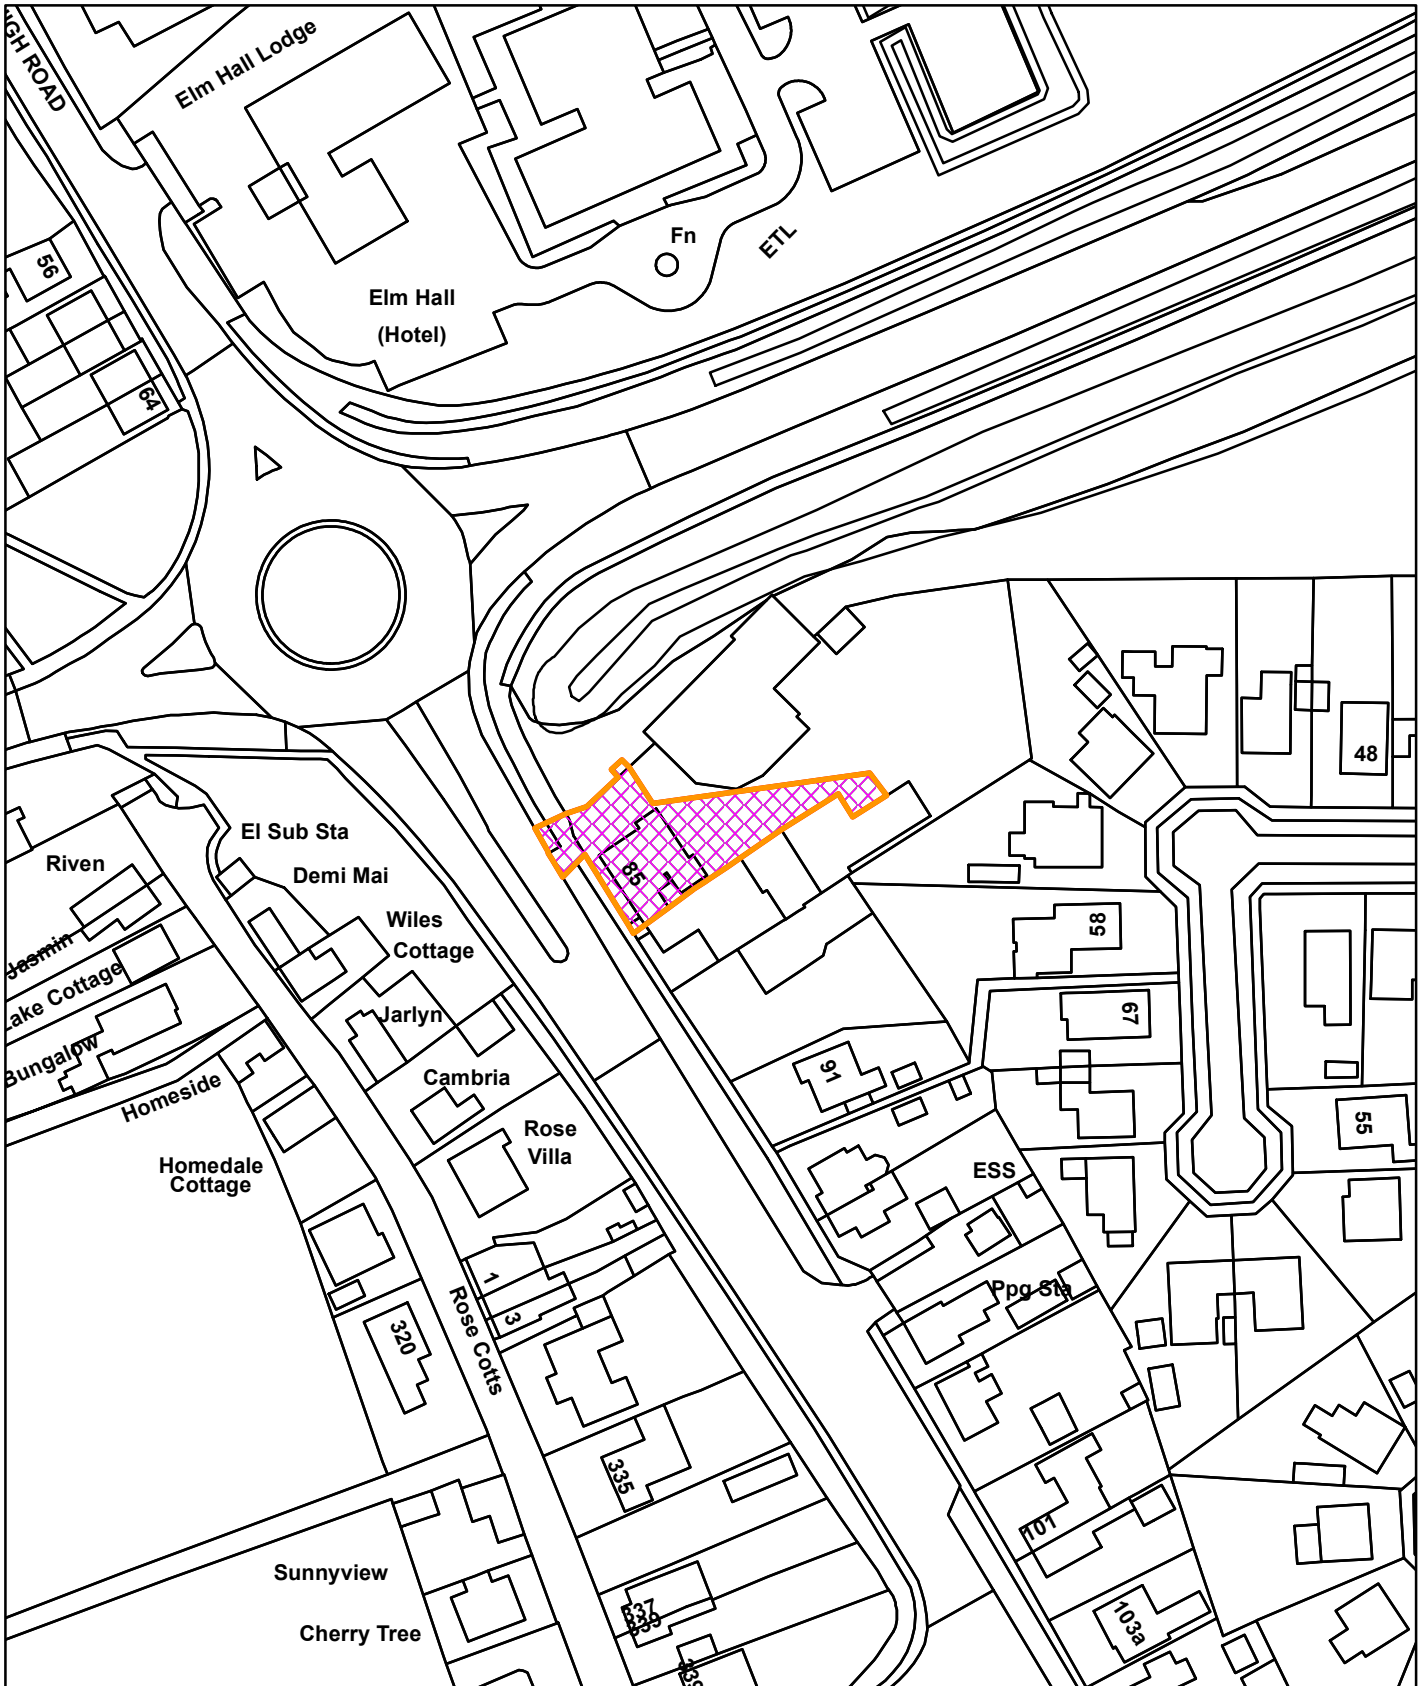

# 22/00875/CU

85 Elm High Road Emneth PE14 0DH

© Crown copyright and database rights 2022  
Ordnance Survey 100024314

20/12/2022